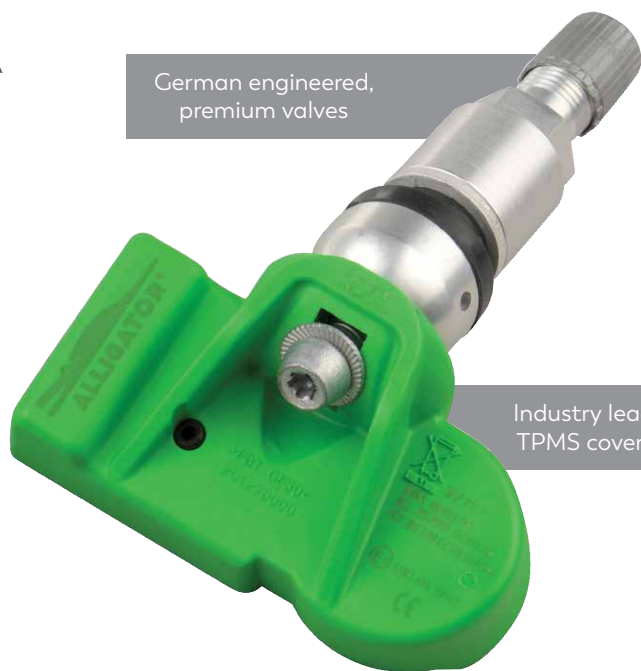

sens.it[®] - unmatched quality & design

Delivering a premium experience

As a long-term OE supplier of TPMS tire valves, ALLIGATOR took on the task of developing a very simple and practice-oriented solution for the replacement TPMS market that takes the challenges with OE sensors into account. In the end, the sens.it universal TPMS sensor lineup was created to deliver a premium experience.

sens.it RS+ advantages

- Alligator delivered the first programmable sensor to the USA
- OE quality manufacturing & design is standard
- Maximum 99.7% make-and-model coverage
- Vehicle validations completed in the USA
- 100% replicates full OEM functionality
 - Tire Fill Assist, Auto-Learn, WAL, PAL, etc.
- Premium valve components
 - Industry standard parallel flats rubber valve
 - Metal stems with ball joint for flexibility
- Military grade lithium battery with extreme lifespan
- Compatible with various industry programming tools
- FREE tech support hotline with US-based expertise

German engineered, premium valves

Industry leading TPMS coverage

 **TPMS TECH SUPPORT**
 855.573.6748
 alligator-tpms.com

Sens.it RS+ Dual Frequency TPMS Sensor with Clamp-in Silver Ball-Joint Valve: SKU 591132
Programming Options: Programmable & Cloneable
Frequency Range: 315MHz & 433 MHz (Dual)
Valve Material / Design:
 OE Silver Aluminum Ball-Seat Valve Stem
Valve Angle: 12-40 degree adjustable
Sensors Per Box: 12 (individually bagged)
Sensors Per Case: 192 (16 boxes of 12 each)