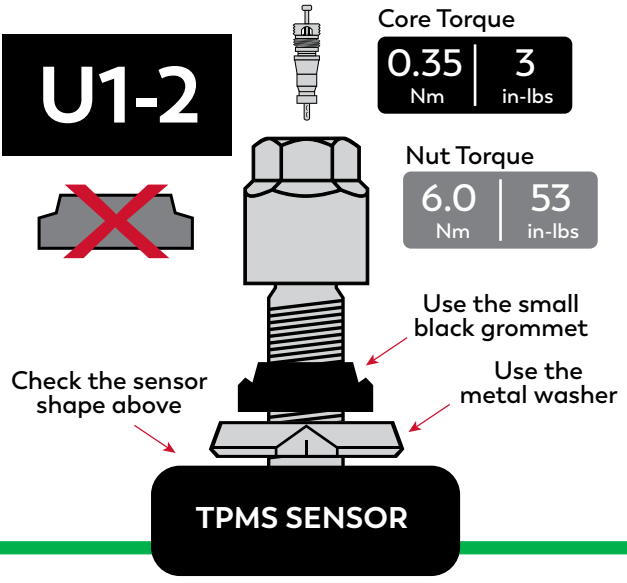

Proper Installation Method:

- 1. REMOVE** - Remove the TPMS Sensor from the rim and check the shadow drawings as shown to match the shape.
- 2. REPLACE** - Once a sensor shape match has been found, replace the required components as shown on the diagram.
- 3. REINSTALL** - Reinstall the sensor onto the rim using the proper torque measurements for each component as show.