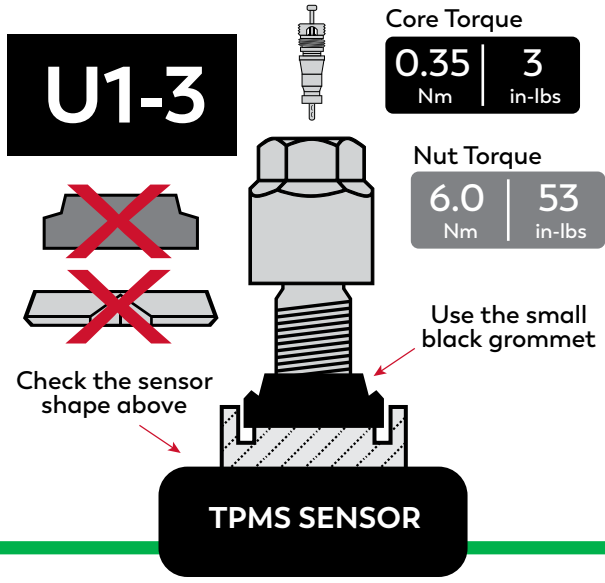

Proper Installation Method:

- 1. REMOVE** - Remove the TPMS Sensor from the rim and check the shadow drawings as shown to match the shape.
- 2. REPLACE** - Once a sensor shape match has been found, replace the required components as shown on the diagram.
- 3. REINSTALL** - Reinstall the sensor onto the rim using the proper torque measurements for each component as show.